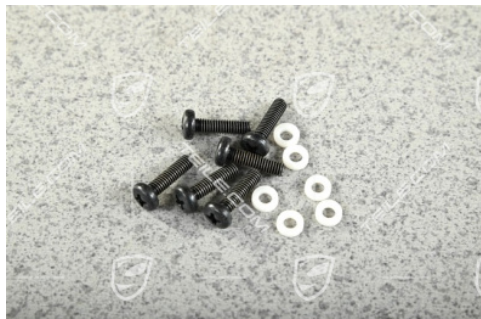

Set of black screws with gaskets for rear Lens, 6 pcs.

 **TEILE.COM** > 911 > Lighting, electrical parts > 905-05 Rear light

Product details

Article number: PCG63191101

Condition: **new**

Suitable for: Porsche 911 > year from 1974 to 1989,
1970-1989

Available: **shipping in 3-7 days***
*provided the product is available at the manufacturer

Price: **5,47 €**
(nett:4,60 €)

Product description

Set of black screws with gaskets for rear Lens, 6 pcs.