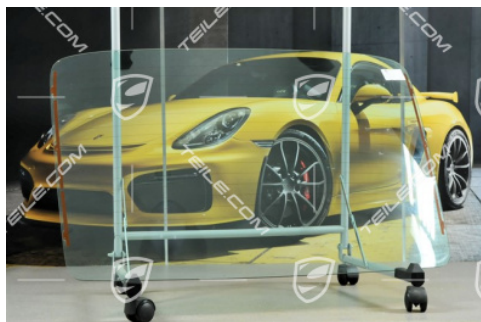

# Rear window Coupé, Carrera2 / C4 / Carrera RS

 > Porsche 911 > 964 > Body parts > 805-00 Windows

## Product details

Article number: 96454510704

Producer: Genuine Porsche parts

Condition: **used**  
Condition very good, undamaged

Suitable for: Porsche 911 > Model 964, 1989-1994

Manufacturer price: ~~1.287,50 €~~  
(nett :1.081,93 €)