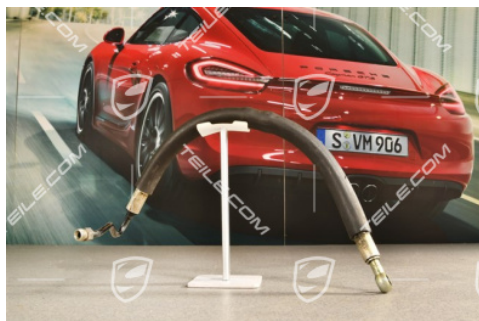

## Pressure line / servo, Vane pump

 **TEILE.COM** > Porsche 911 > 964 > Front axle, airbags > 403-01 Power steering lines

### Product details

Article number: 96434744706

Condition: **used**

Suitable for: Porsche 911 > Model 964, 1989-1994

Manufacturer price: 251,10 €  
(nett :211,01 €)

Discount: **50%**

Available: **availability on request**

### Product description

Pressure line / servo, Vane pump