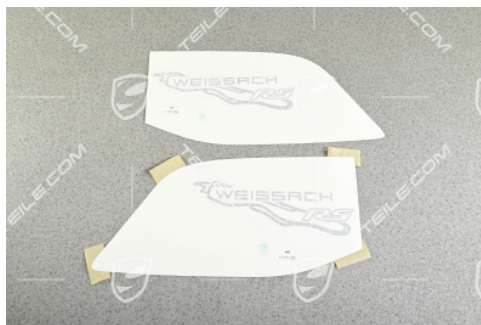

Logo / Sticker "Weissach RS" lettering on the side rear wing, Grey, GT3 RS

 **TEILE.COM** > Porsche 911 > 992 > Body parts > 803-06 GT3 RS rear deck lid

Product details

Article number: 99204482093B01

Condition: **new**

Suitable for: Porsche 911 > Model 992, 2025-today

Side:

Manufacturer price: 333,21 €
(nett :280,01 €)

Discount: 5%

Available: **ready for shipping**

Price: 316,55 €
(nett:266,01 €)

Product description

Logo / Sticker "Weissach RS" lettering on the side rear wing, Grey, GT3 RS

Galeria produktu