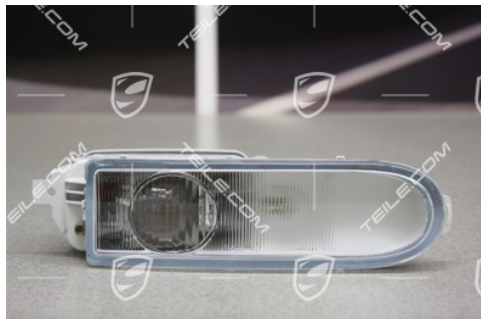

Fog light, R

 **TEILE.COM** > Porsche 911 > 993 > Lighting, electrical parts > 905-00 Headlights and turn signals

Product details

Article number: 99363108200

Producer: Genuine Porsche parts

Condition: **new**
New: a brand-new, unused.

Suitable for: Porsche 911 > Model 993, 1994-1998

Side: Right

Side:

Available: **ready for shipping**

Price: **313,58 €**
(nett:263,51 €)

Product description

Porsche 993 Fog light, RIGHT.