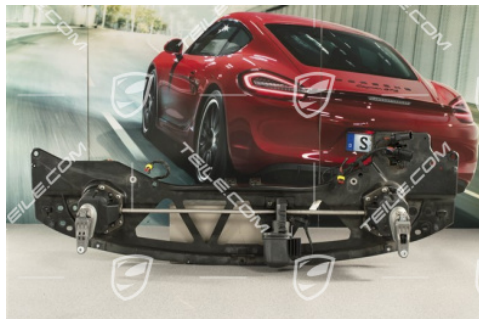

Driving mechanism, rear spoiler, coupé, complete

 **TEILE.COM** > Porsche 911 > 991 > Body parts > 803-07 Rear spoiler Turbo

Product details

Article number: 99150403108

Producer: Genuine Porsche parts

Condition: **used**
Condition very good, undamaged

Suitable for: Porsche 911 > Model 991, 2014-2020

Side:

Manufacturer price: ~~4.413,94 €~~
(nett :3.709,19 €)

Discount: **60%**

Available: **ready for shipping**

Price: **1.765,58 €**
(nett:1.483,68 €)

Product description

Porsche 911 991 coupé rear spoiler drive assembly, complete.

Galeria produktu