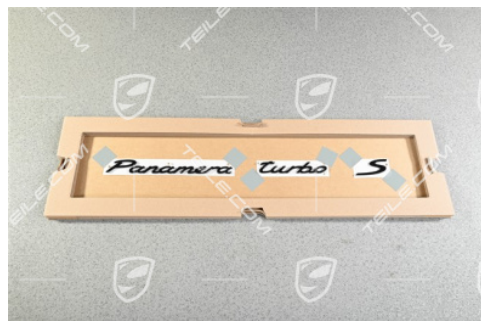

Badge / Emblem "Panamera Turbo S" Glossy Black

 **TEILE.COM** > Porsche Panamera > 971 > Exterior > 810-00 Logos, trim strips, stone-screen protection

Product details

Article number: 971044882B 041

Condition: **new**

Suitable for: Porsche Panamera > Model 971, 2017-today

Colour: black high gloss

Available: **shipping in 3-7 days***
*provided the product is available at the manufacturer

Price: **297,50 €**
(nett:250,00 €)

Product description

Badge / Emblem "Panamera Turbo S" Glossy Black

Galeria produktu